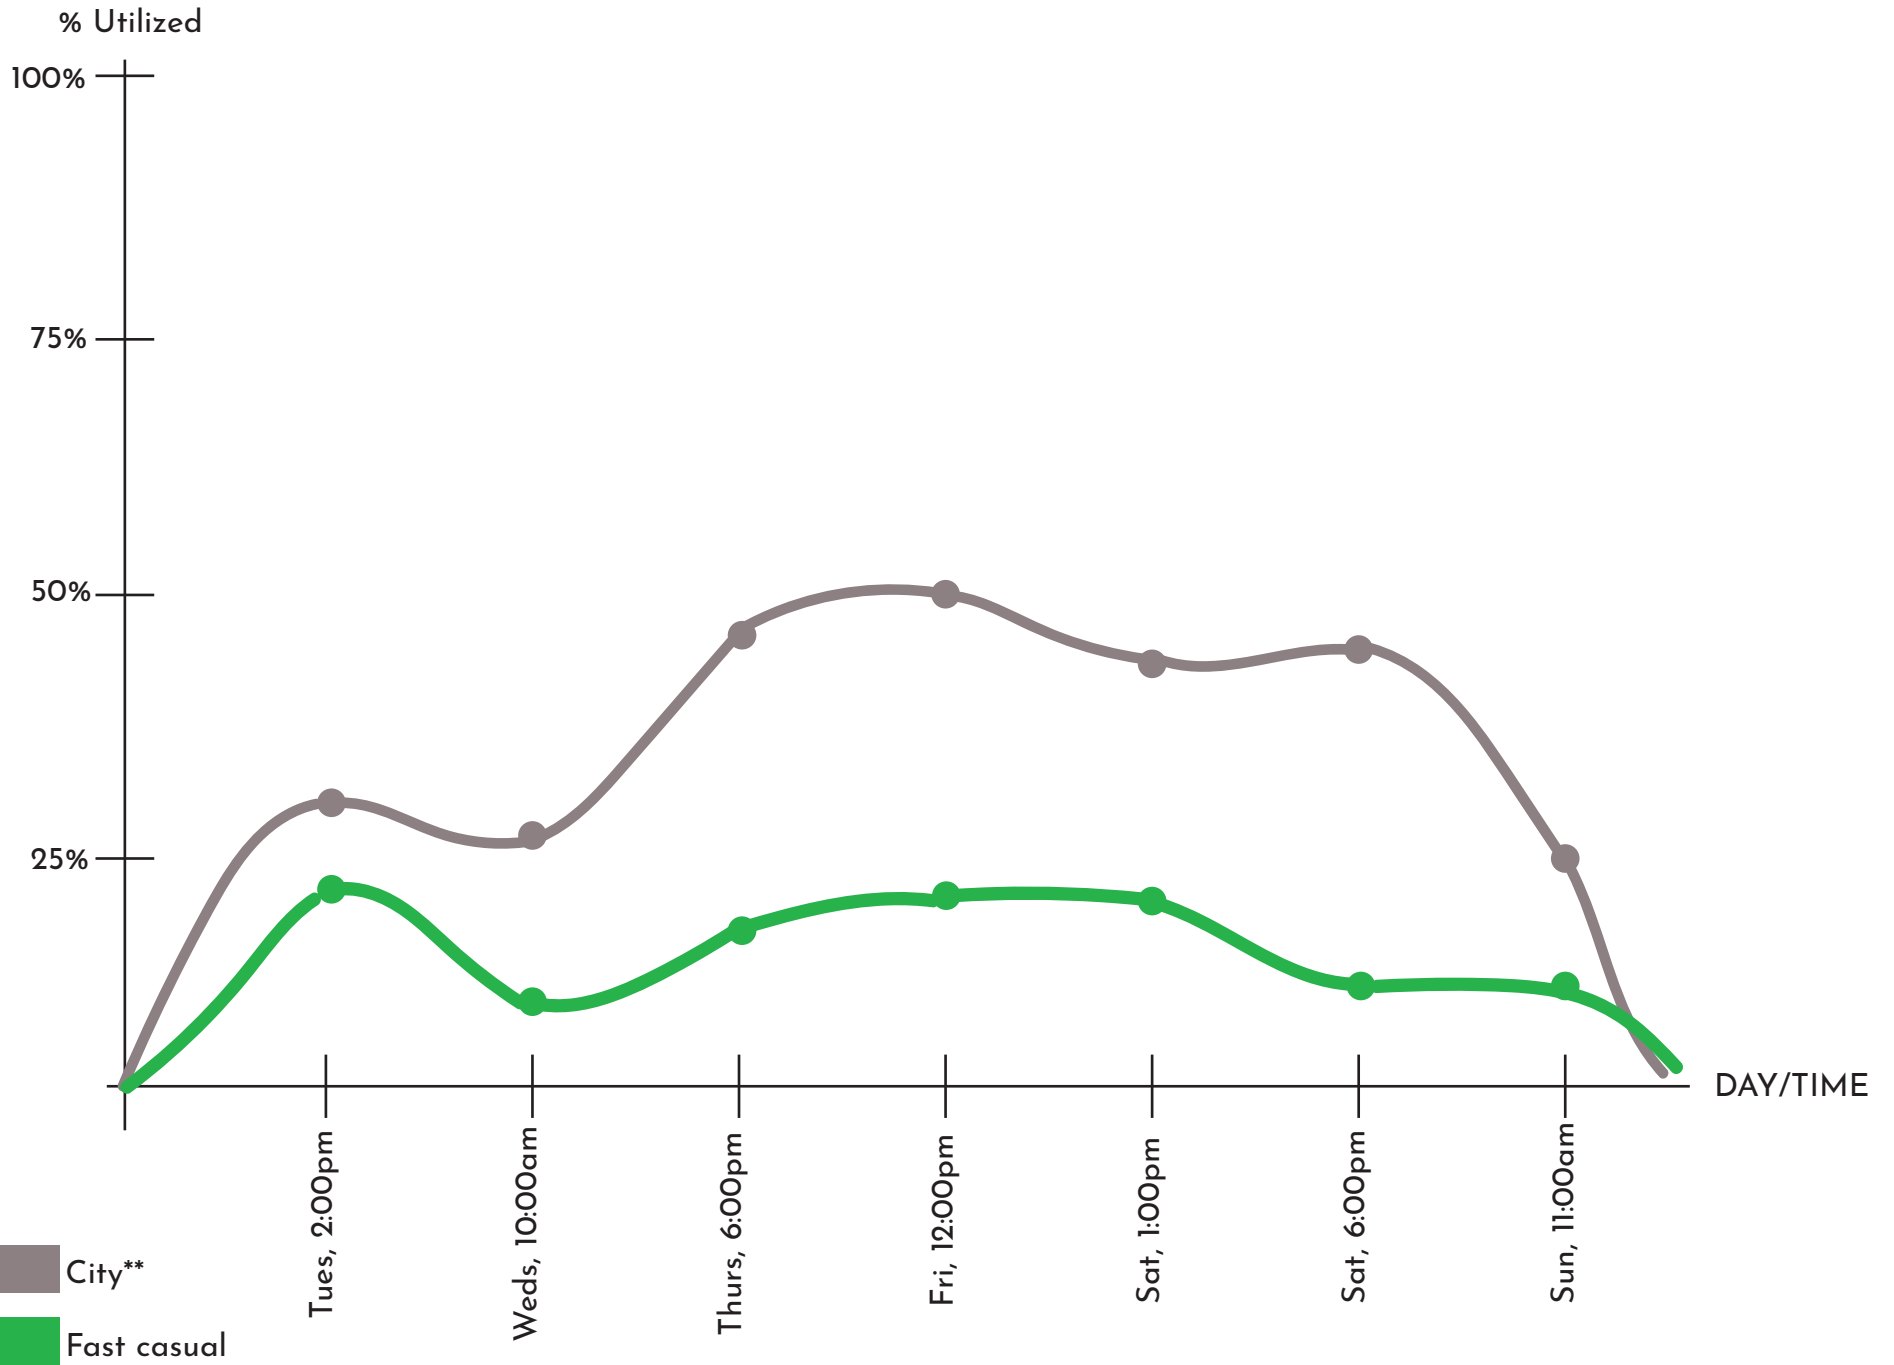

PARKING UTILIZATION BASED ON DAY OF THE WEEK AND TIME OF DAY

**Data based off of 2021 Wayzata Parking Study by SRF consulting