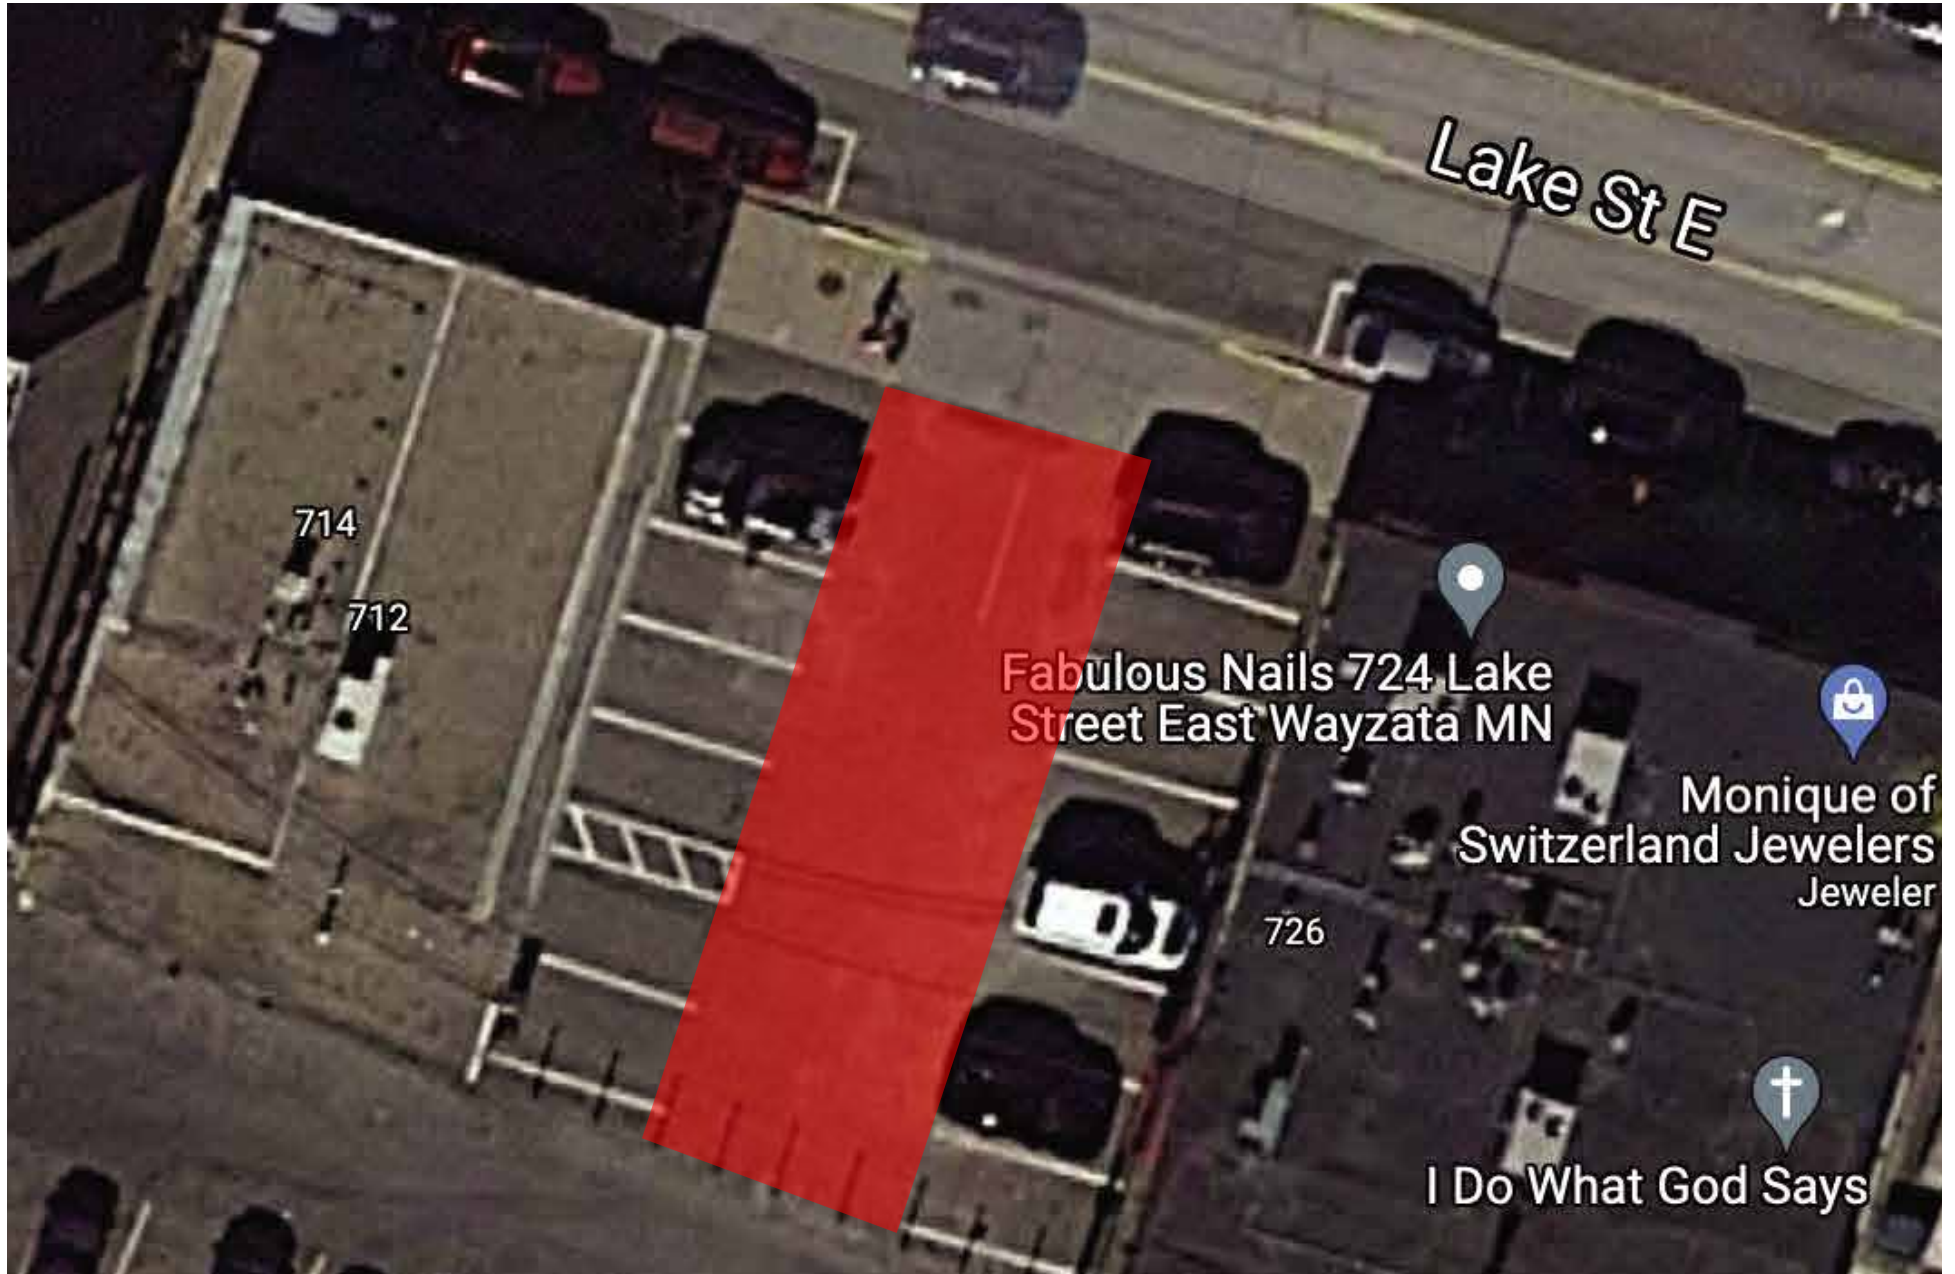

MAP 1: DIMENSIONS OF SPACES AND DRIVE AISLE

DRIVE AISLE: 24' x 67.5'

MAP 2 / VERSION 2: LOCATION OF PACO & LIME CURBSIDE SPOTS